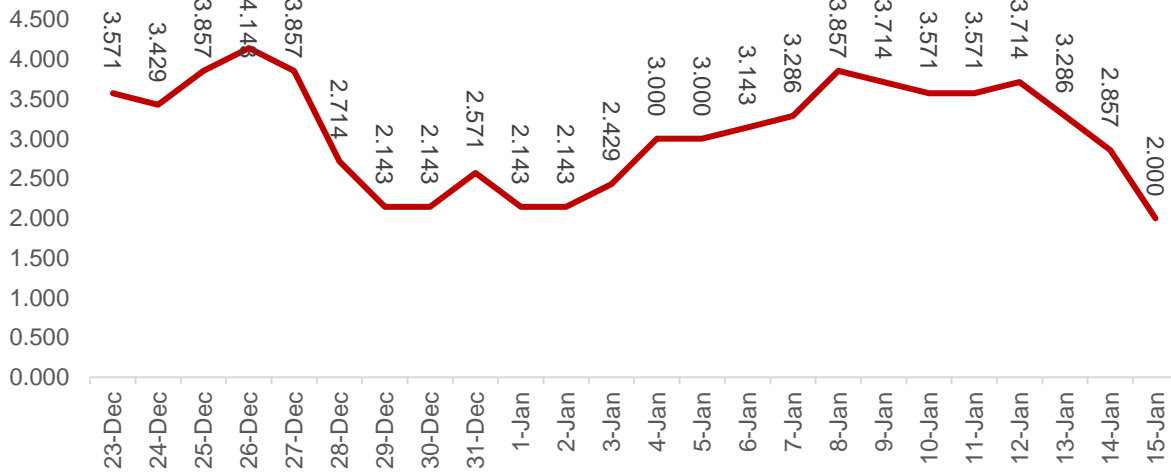

KEMATIAN KASUS